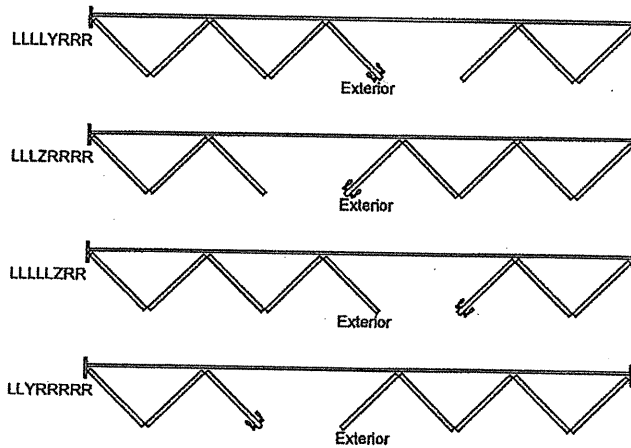

B = INTERIOR ACCESS ONLY - LEFT HINGED OPERATING PANEL
(WITH INTERIOR HALF HANDLE SET)

A = INTERIOR ACCESS ONLY - RIGHT HINGED OPERATING PANEL
(WITH INTERIOR HALF HANDLE SET)

www.sierrapacificwindows.com
800-824-7744

Note: Sierra Pacific Windows reserves the right to change specifications without notice.

MAY 13 2021

Clad FeelSafe Outswing Bi-Fold Doors

Scale: 1/4" = 1'

8 PANEL

8-PANEL WIDTH - LLLLYRRR, LLLZRRRR, LLLLLZRR, LLYRRRRR